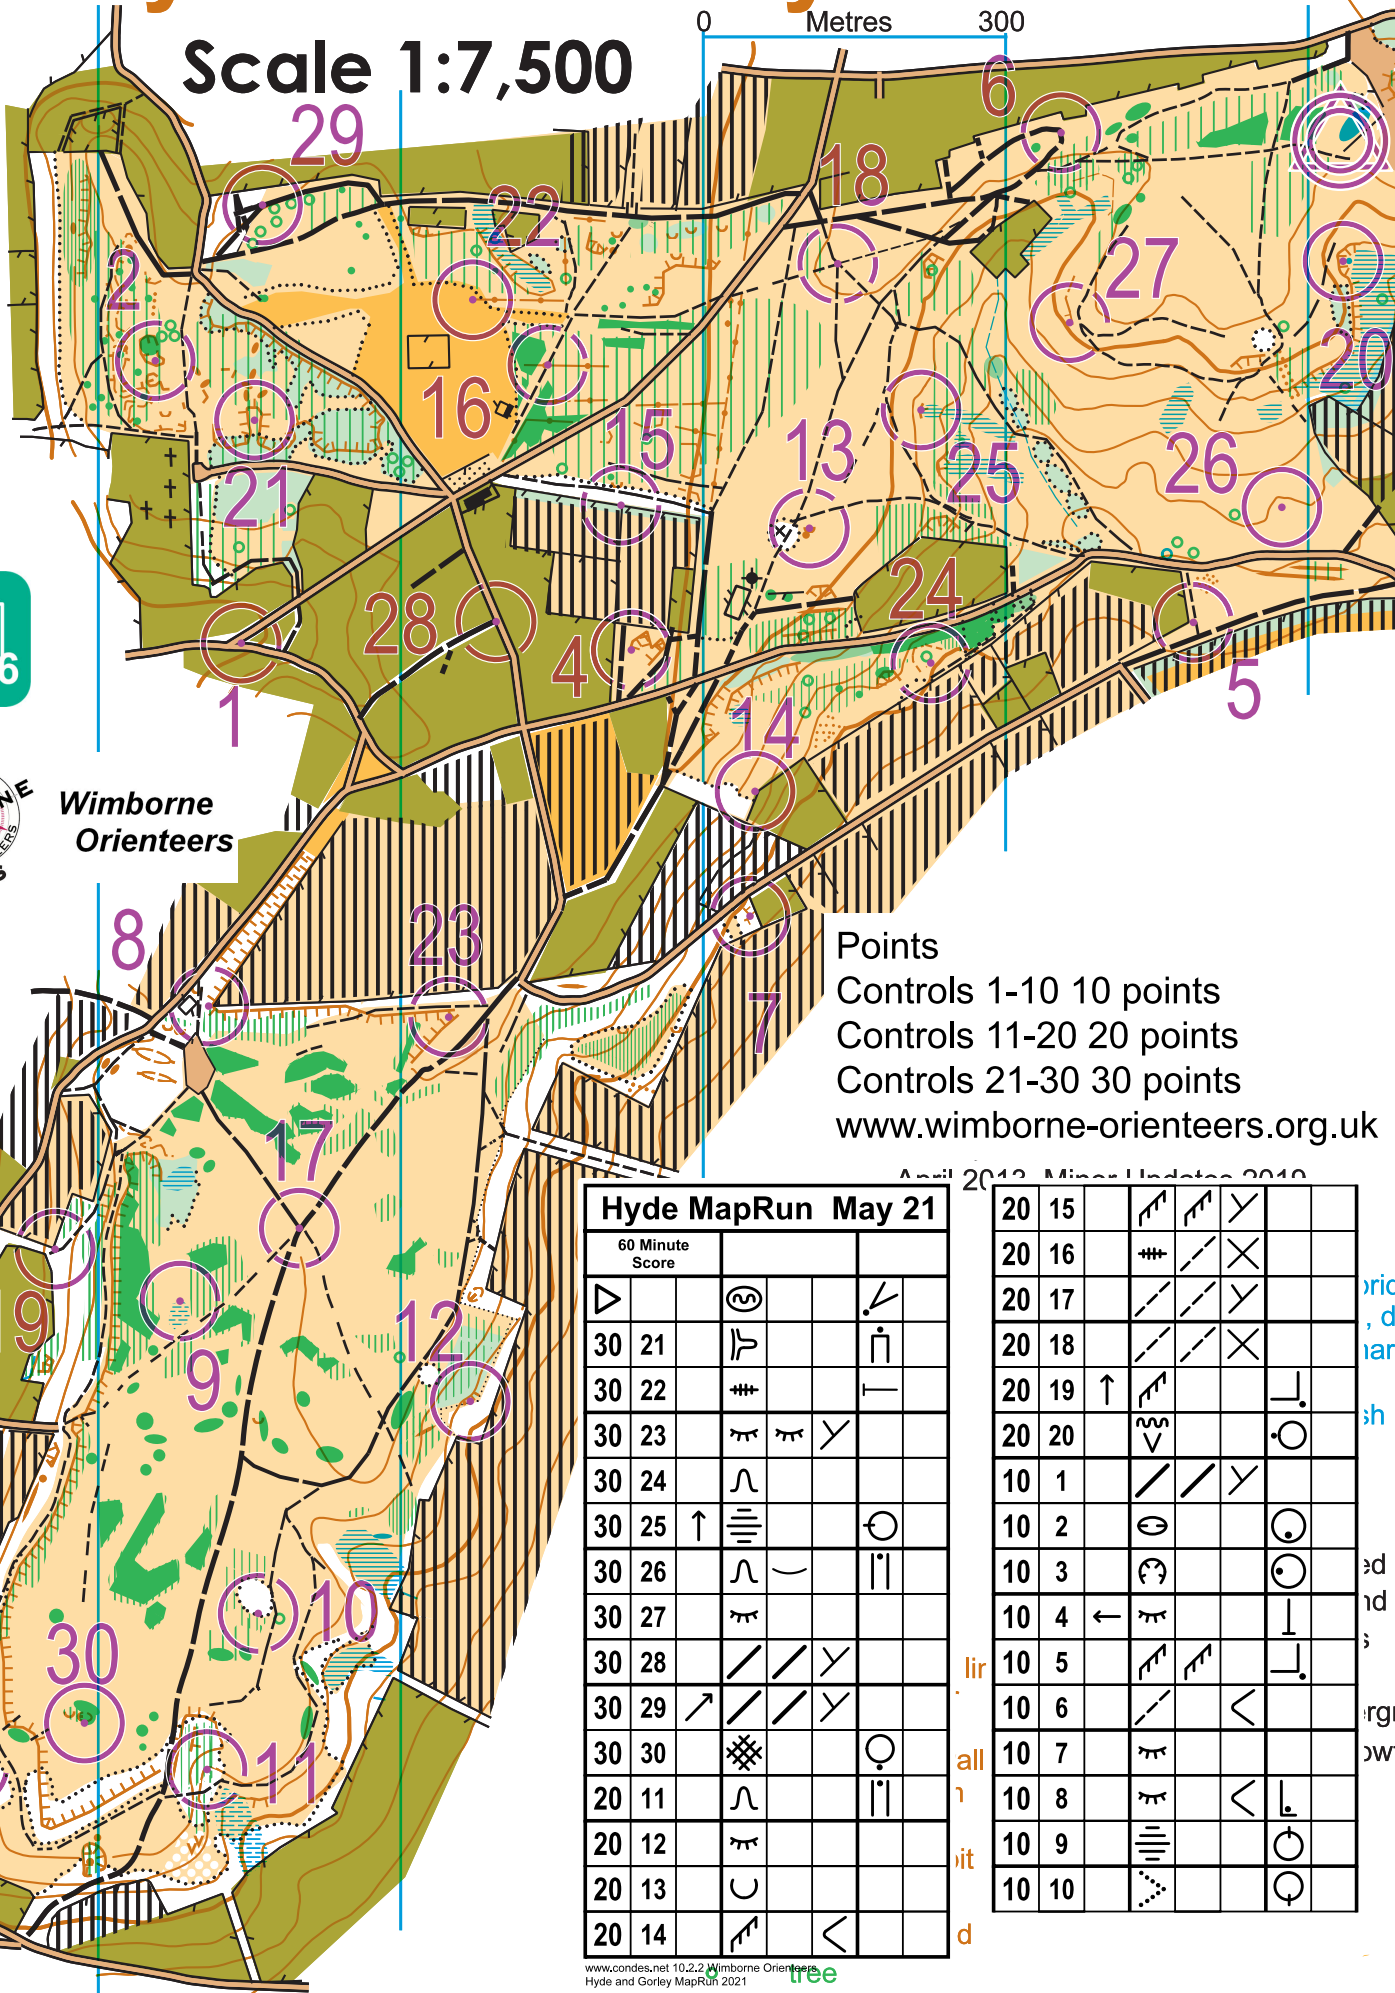

Hyde and Gorley Commons

Scale 1:7,500

0 Metres 300

Wimborne
Orienteers

Points

Controls 1-10 10 points

Controls 11-20 20 points

Controls 21-30 30 points

www.wimborne-orienteers.org.uk

April 2012 Minor Updates 2019

Hyde MapRun May 21			
60 Minute Score			
▷		⊕	∇
30	21	⊔	⊖
30	22	⊕	⊖
30	23	⊔	∇
30	24	∩	
30	25	↑	⊖
30	26	∩	∥
30	27	⊔	
30	28	∥	∇
30	29	↗	∇
30	30	⊗	⊖
20	11	∩	∥
20	12	⊔	
20	13	∪	
20	14	↖	<

20	15		↖	∇		
20	16	⊕	∥	×		
20	17		∥	∇		
20	18		∥	×		
20	19	↑	↖		∥	
20	20		∩		⊖	
10	1		∥	∇		
10	2		⊖		⊖	
10	3		⊕		⊖	
10	4	↑	⊔		∥	
10	5		↖	↖	∥	
10	6		∥	<		
10	7		⊔			
10	8		⊔	<	∥	
10	9		∥		⊖	
10	10		∇		⊖	