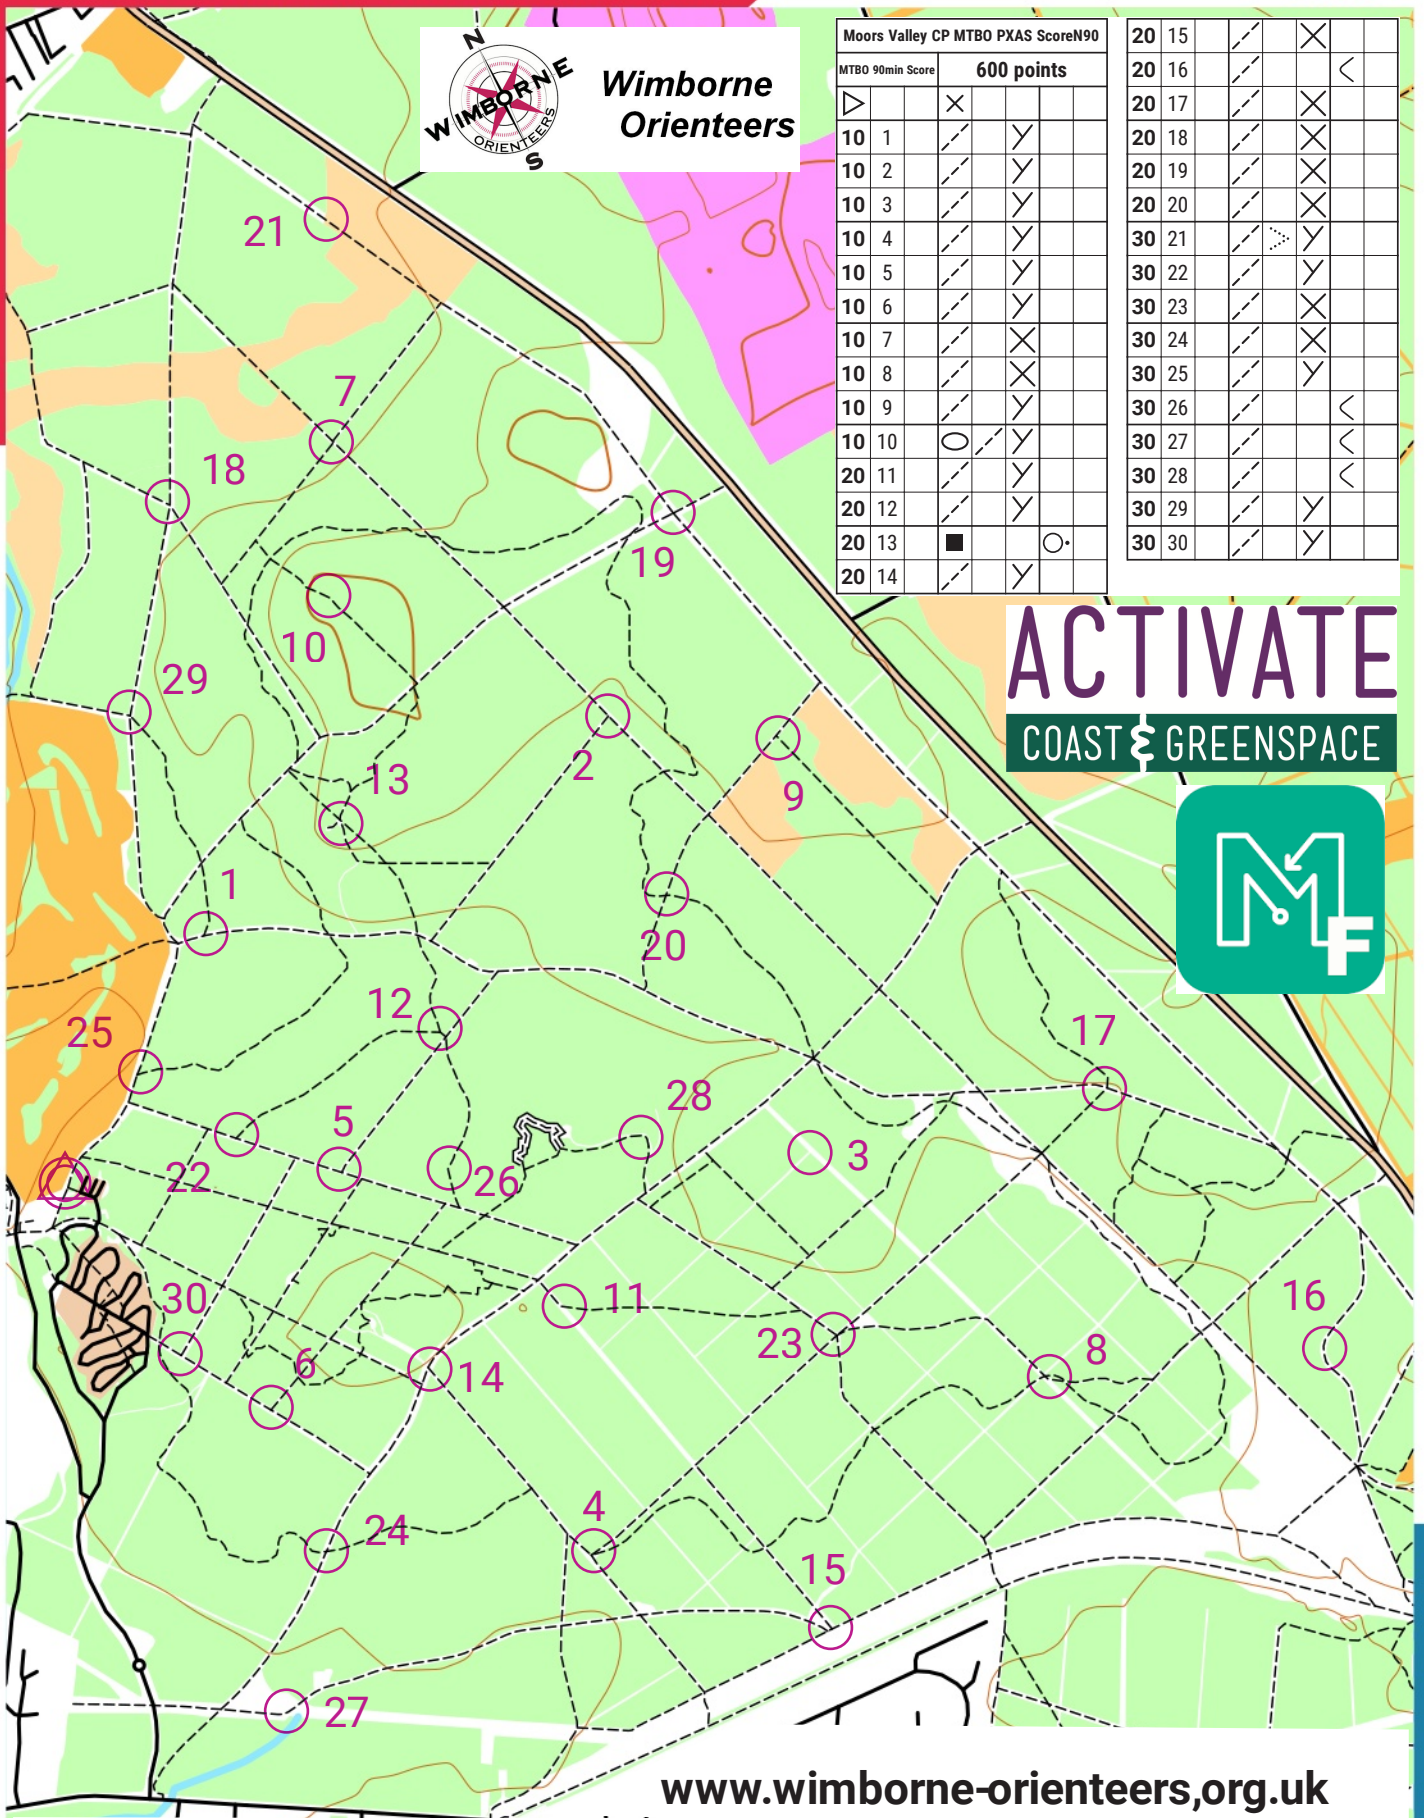

MOORS VALLEY COUNTRY PARK

scale 1:12500, contours 10m
500m

**Wimborne
Orienteers**

Moors Valley CP MTBO PXAS Score90				
MTBO 90min Score		600 points		
10	1	/	/	
10	2	/	/	
10	3	/	/	
10	4	/	/	
10	5	/	/	
10	6	/	/	
10	7	/	X	
10	8	/	X	
10	9	/	/	
10	10	○	/	
20	11	/	/	
20	12	/	/	
20	13	■	○	
20	14	/	/	

20	15	/	/	X	
20	16	/	/	/	<
20	17	/	/	X	
20	18	/	/	X	
20	19	/	/	X	
20	20	/	/	X	
30	21	/	/	/	
30	22	/	/	/	
30	23	/	/	X	
30	24	/	/	X	
30	25	/	/	/	
30	26	/	/	/	<
30	27	/	/	/	<
30	28	/	/	/	<
30	29	/	/	/	
30	30	/	/	/	

ACTIVATE
COAST & GREENSPACE

www.wimborne-orienteers.org.uk

90 minute Score Course Controls 1-10 10 points Controls 11-20 20 points Controls 21-30 30 points

Cycleway must be cycled in a clockwise direction