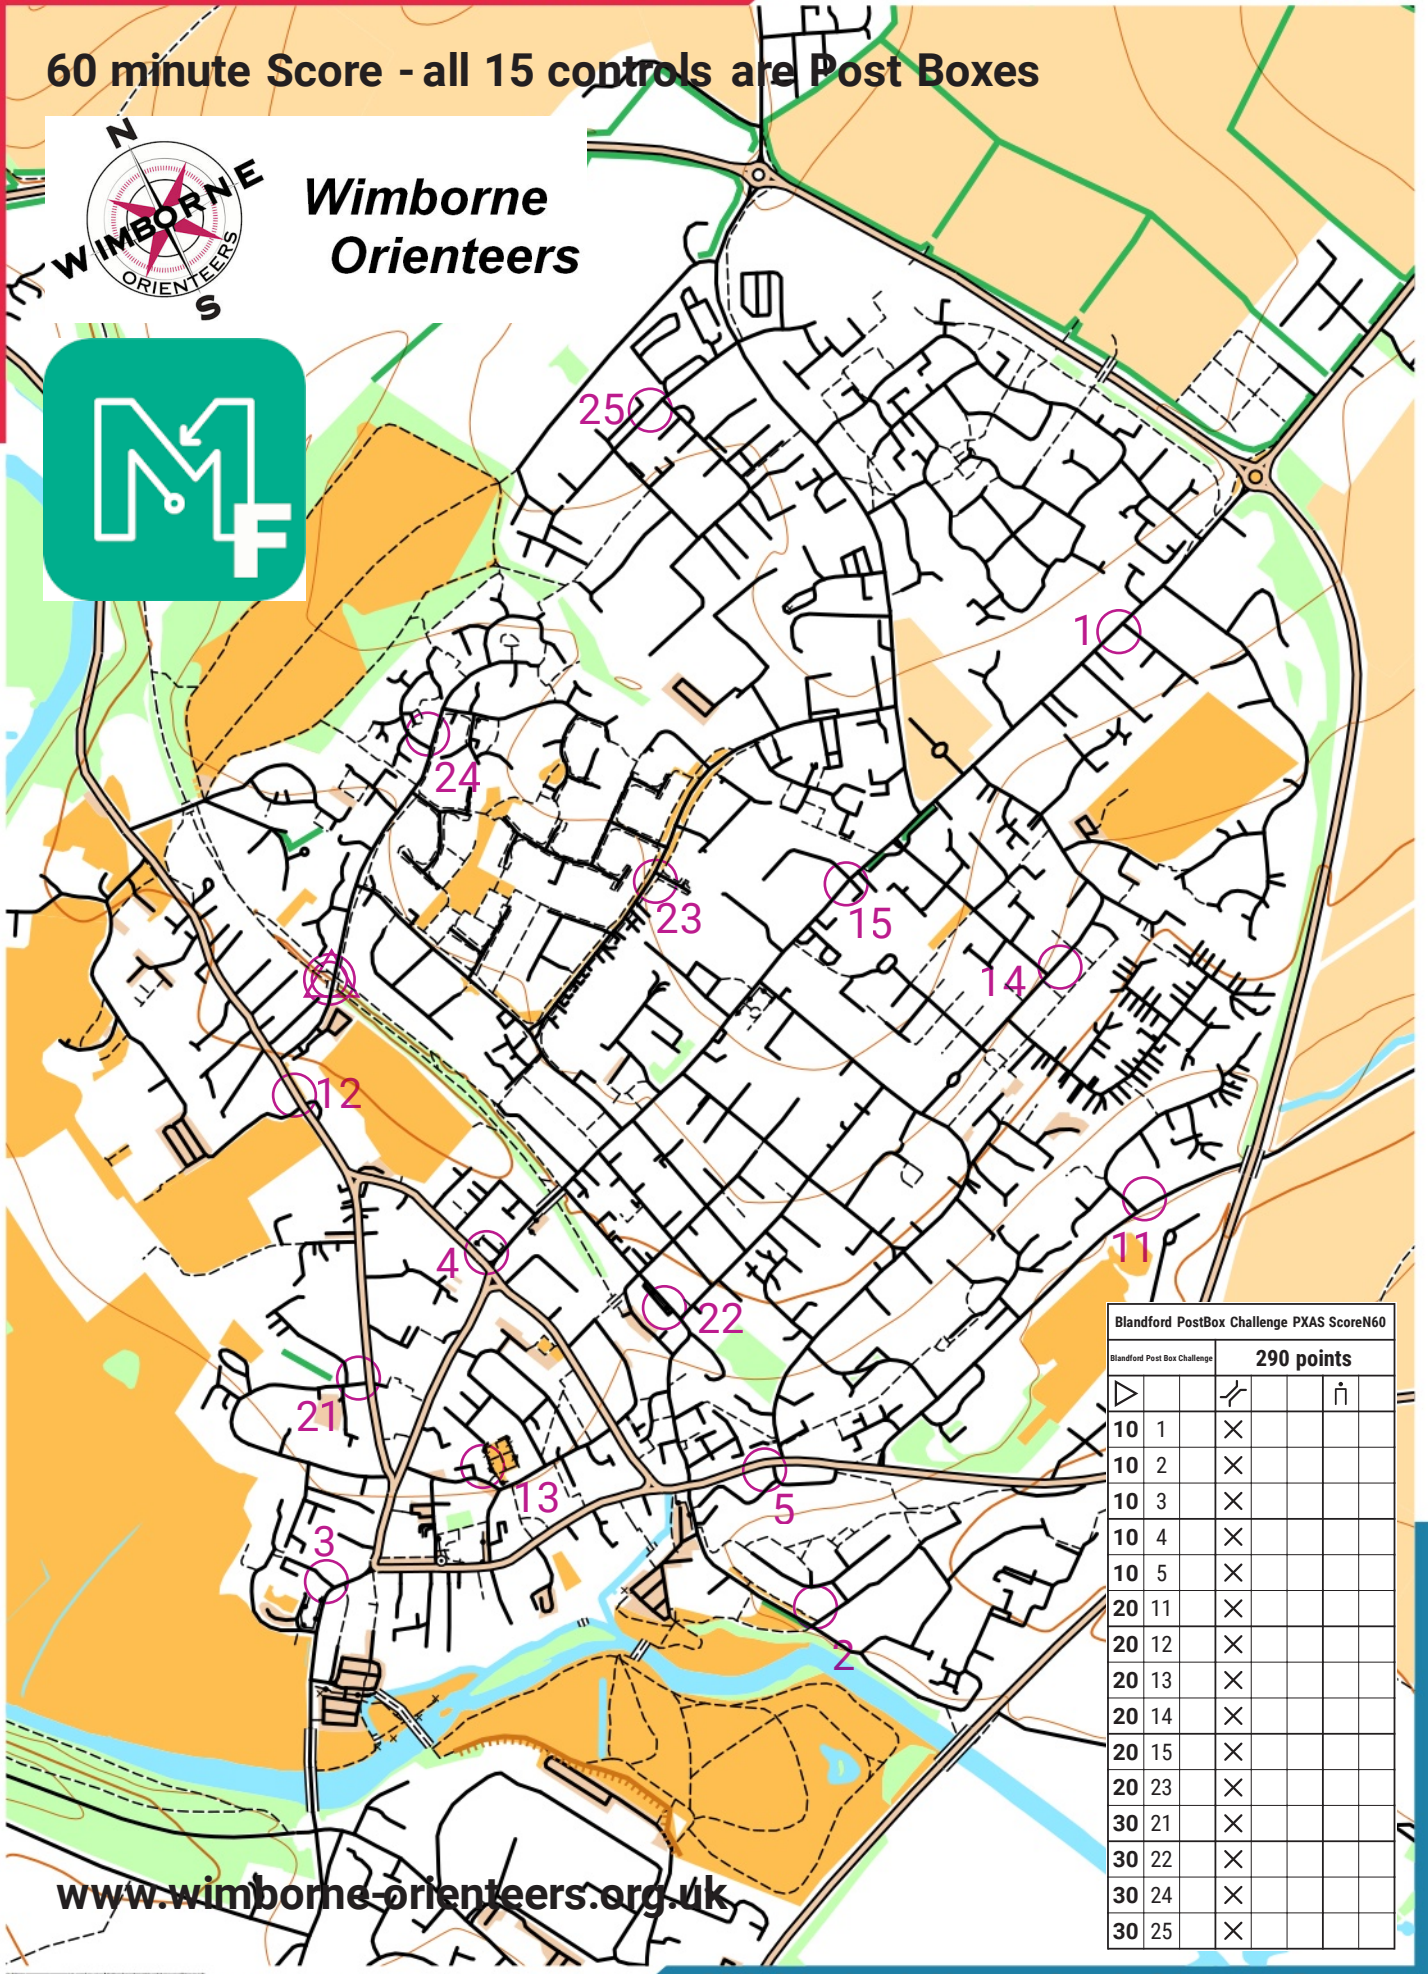

60 minute Score - all 15 controls are Post Boxes

Wimborne
Orienteers

Blandford PostBox Challenge PXAS ScoreN60				
Blandford Post Box Challenge		290 points		
Control	Points	✓	✗	⌘
10	1		✗	
10	2		✗	
10	3		✗	
10	4		✗	
10	5		✗	
20	11		✗	
20	12		✗	
20	13		✗	
20	14		✗	
20	15		✗	
20	23		✗	
30	21		✗	
30	22		✗	
30	24		✗	
30	25		✗	