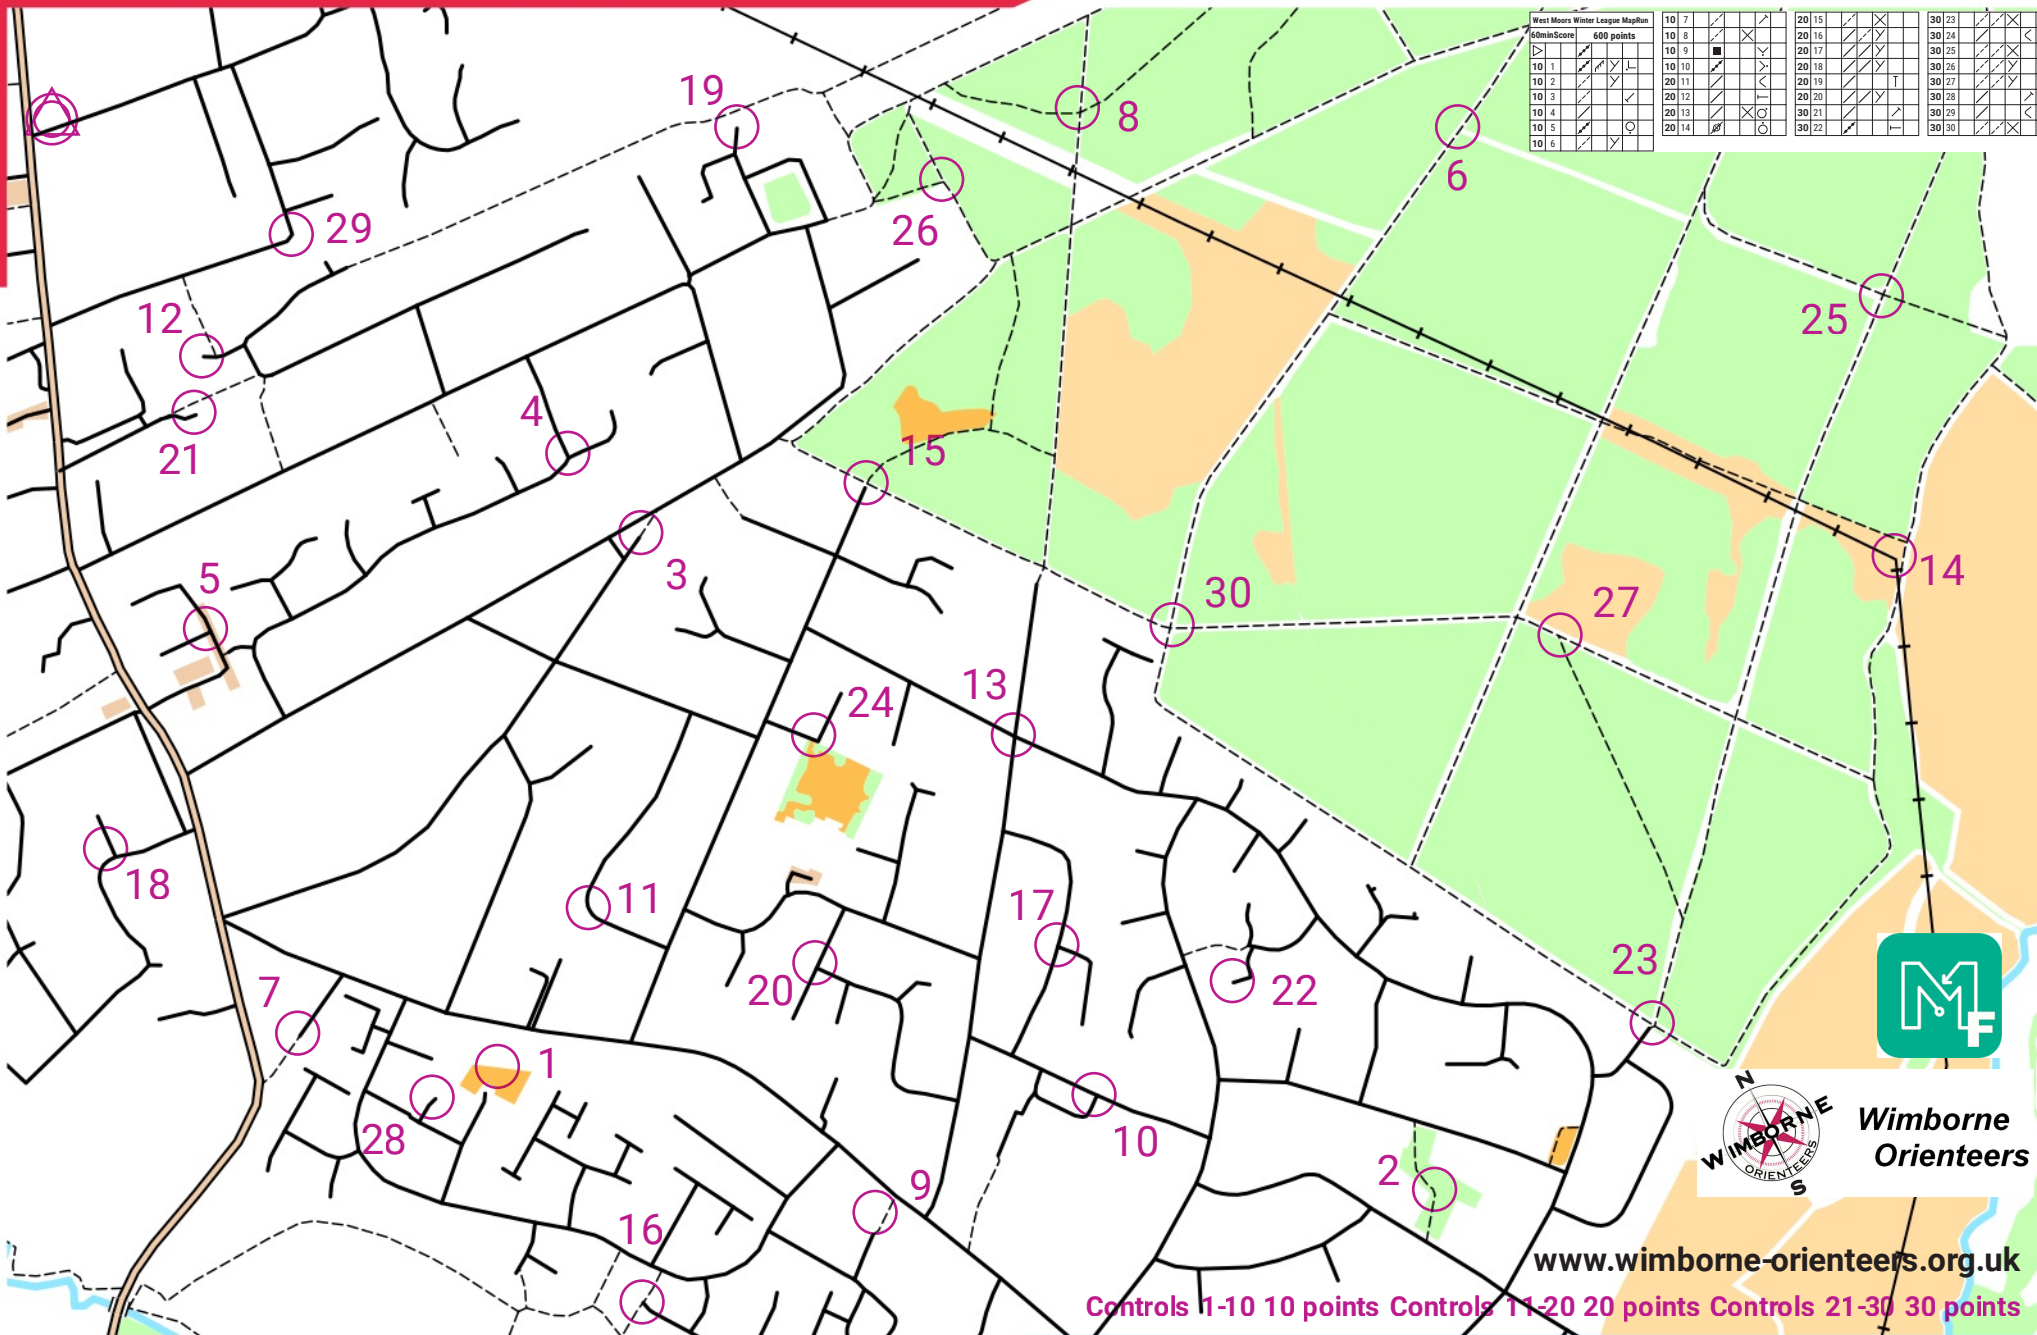

WEST MOORS MAPRUN

scale 1:7500, contours 10m
200m

West Moors Winter League MapRun		10	15	20	25	30
10	7					
10	8					
10	9					
10	10					
10	11					
10	12					
10	13					
10	14					
20	15					
20	16					
20	17					
20	18					
20	19					
20	20					
20	21					
20	22					
30	23					
30	24					
30	25					
30	26					
30	27					
30	28					
30	29					
30	30					

**Wimborne
Orienteers**

www.wimborne-orienteers.org.uk

Controls 1-10 10 points Controls 11-20 20 points Controls 21-30 30 points

Map data (c) OpenStreetMap, available under the Open Database Licence.
Contains OS data (c) Crown copyright & database right OS 2013-2017.
OOM created by Oliver O'Brien. Make your own: <http://oomap.co.uk/>